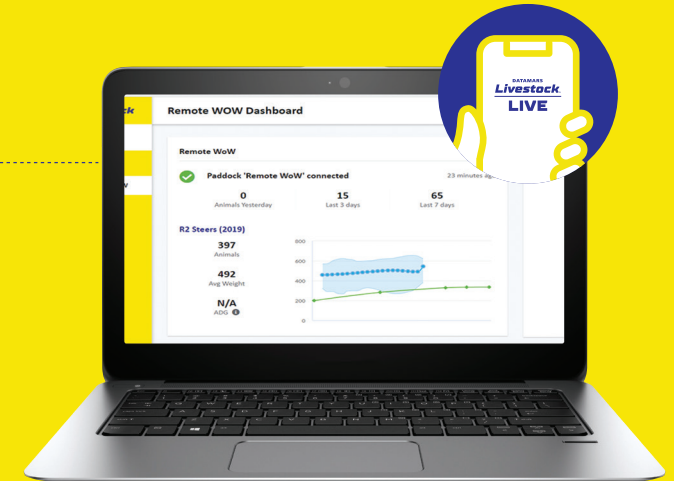

Weight collection, made easy

Integrates easily with existing infrastructure and doesn't require additional labour.

Weight management, made easy

Complete performance history over time gives you actionable insights to maintain optimal weight conditions.

Weight data, made easy

Datamars Livestock software is simple and easy to use and gives you access in real time from anywhere.