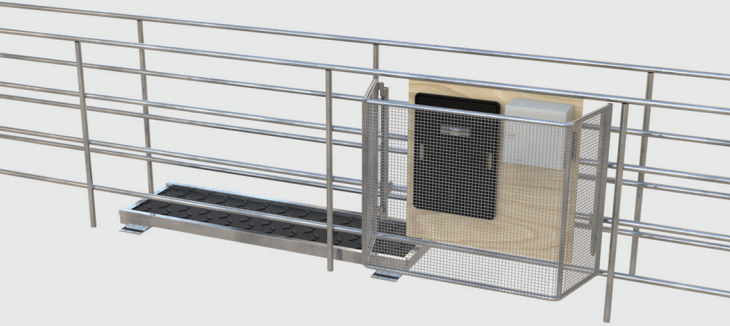

The Dairy WOW 4000 works with milking routines to automatically collect weights daily, removing the challenges of manually weighing your herd.

Key features

- Engineered for the dairy parlour environment to stand up to daily weighing
- Designed to handle high pressure cleaning procedures
- Non-slip walking surface
- Designed modular to easy setup to suit all parlour types
- Comes in 4G, satellite, or Wi-Fi connection options to cover all regions

Tru-Test™
DATAMARS

To learn more visit
farmingmadebetter.com

Tru-Test™
DATAMARS

Dairy WOW 4000

**Weight
Management,
Made Easy.**

Dairy WOW 4000

The Future of Weight Management

Automated weighing without a person in sight

Autonomous weighing by Tru-Test takes the stress out of weighing livestock, putting real-time data in your pocket.

The Dairy WOW 4000 provides all of the benefits of weighing cows without added disruption or labour. Integrating easily with the existing infrastructure, the system is designed to be placed in the race or alley exit.

Suitable for all parlour styles, the Dairy WOW 4000 seamlessly blends with existing milking routines to collect weights automatically. As cows exit the parlour and walk over the platform, EID's and weights are automatically recorded and sent to the Datamars Livestock software.