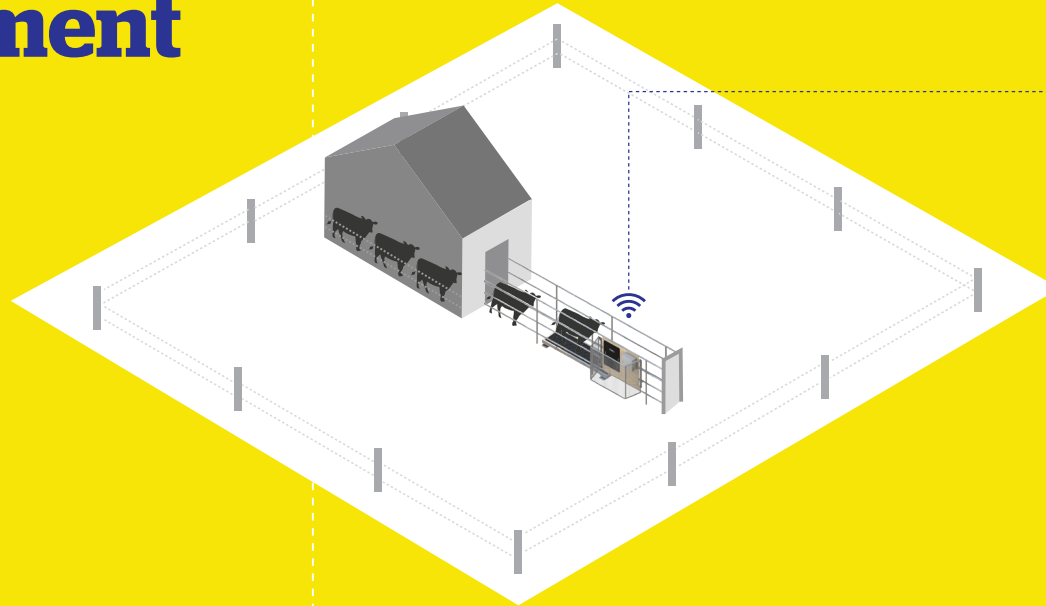

The Dairy WOW 4000 works with milking routines to automatically collect weights daily, removing the challenges of manually weighing your herd.

Key features

- Engineered for the dairy parlour environment to stand up to daily weighing
- Designed to handle high pressure cleaning procedures
- Non-slip walking surface
- Designed modular to easy setup to suit all parlour types
- Comes in 4G, satellite, or Wi-Fi connection options to cover all regions

Tru-Test™
DATAMARS

To learn more visit
farmingmadebetter.com

Tru-Test™
DATAMARS

Dairy WOW 4000

**Weight
Management,
Made Easy.**

Dairy WOW 4000

The Future of Weight Management

Automated weighing without a person in sight

Autonomous weighing by Tru-Test takes the stress out of weighing livestock, putting real-time data in your pocket.

The Dairy WOW 4000 provides all of the benefits of weighing cows without added disruption or labour. Integrating easily with the existing infrastructure, the system is designed to be placed in the race or alley exit.

Suitable for all parlour styles, the Dairy WOW 4000 seamlessly blends with existing milking routines to collect weights automatically. As cows exit the parlour and walk over the platform, EID's and weights are automatically recorded and sent to the Datamars Livestock software.