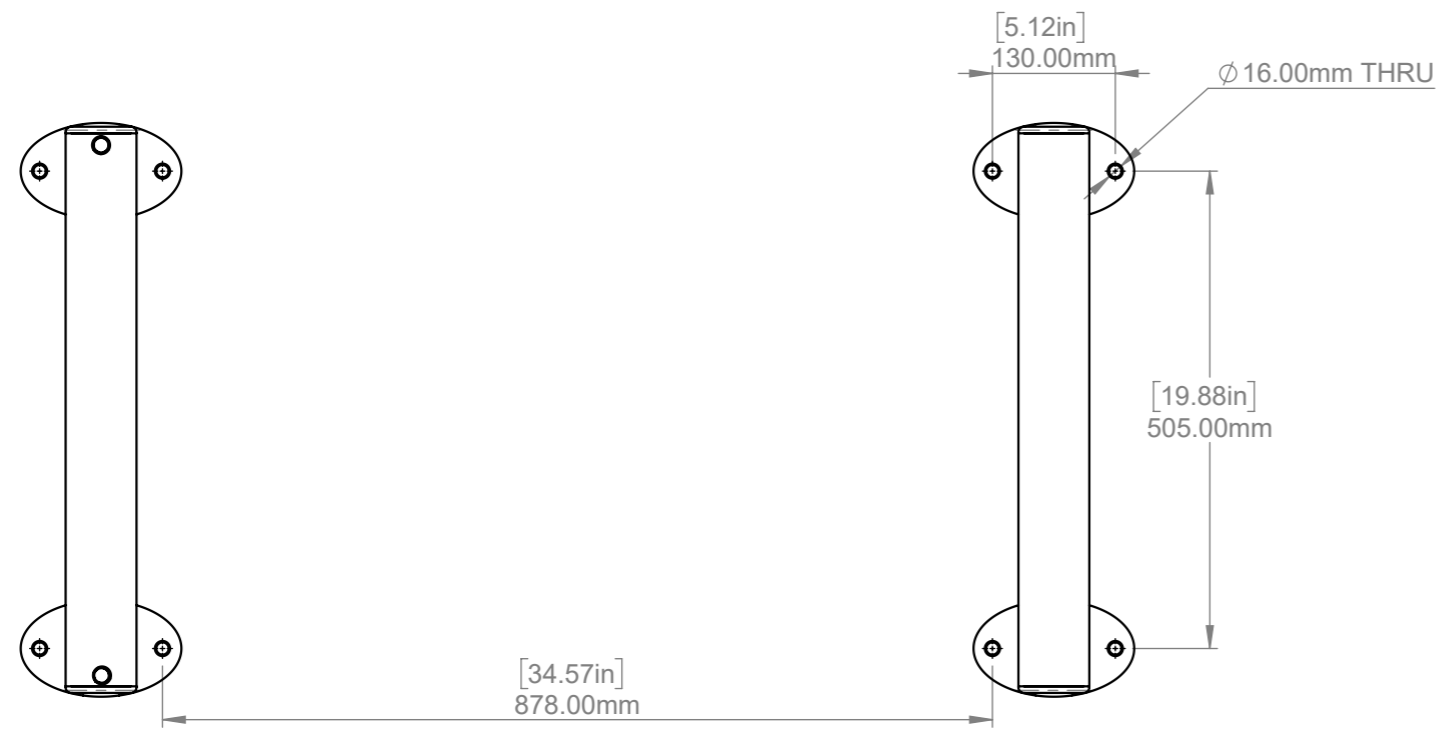

A
B
C
D
E

NOTE:
 STEP UP HEIGHT WHEN MOUNTED TO
 TRU-TEST MP600 LOAD BARS
 PLATFORM DOES NOT INCLUDE LOAD BARS