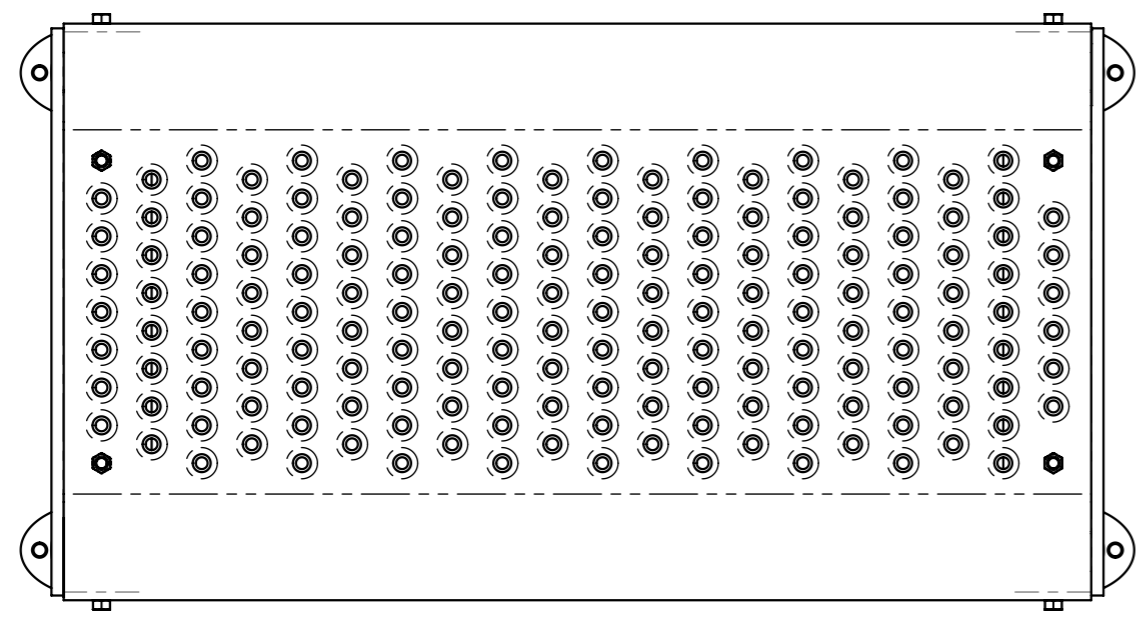

A
B
C
D
E

NOTE:
 STEP UP HEIGHT WHEN MOUNTED TO
 TRU-TEST MP600 LOAD BARS
 PLATFORM DOES NOT INCLUDE LOAD BARS