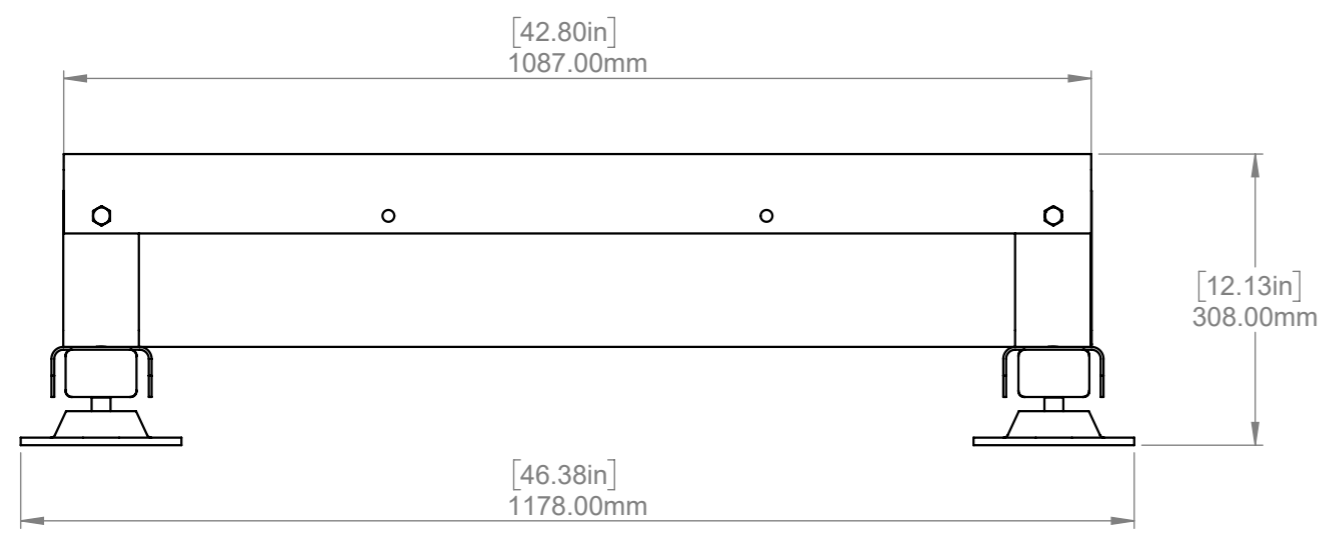

A
B
C
D
E

NOTE:
 STEP UP HEIGHT WHEN MOUNTED TO
 TRU-TEST MP600 LOAD BARS
 PLATFORM DOES NOT INCLUDE LOAD BARS