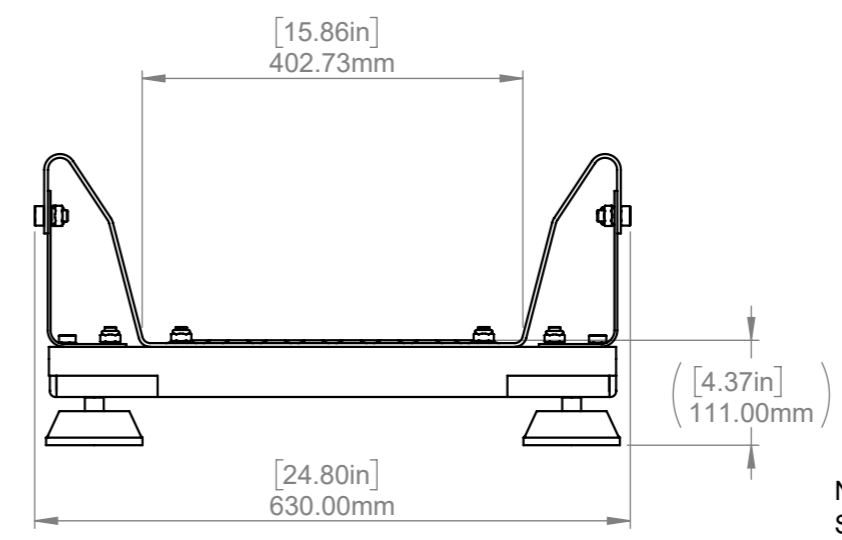

A
B
C
D
E

NOTE:
 STEP UP HEIGHT WHEN MOUNTED TO
 TRU-TEST MP600 LOAD BARS
 PLATFORM DOES NOT INCLUDE LOAD BARS